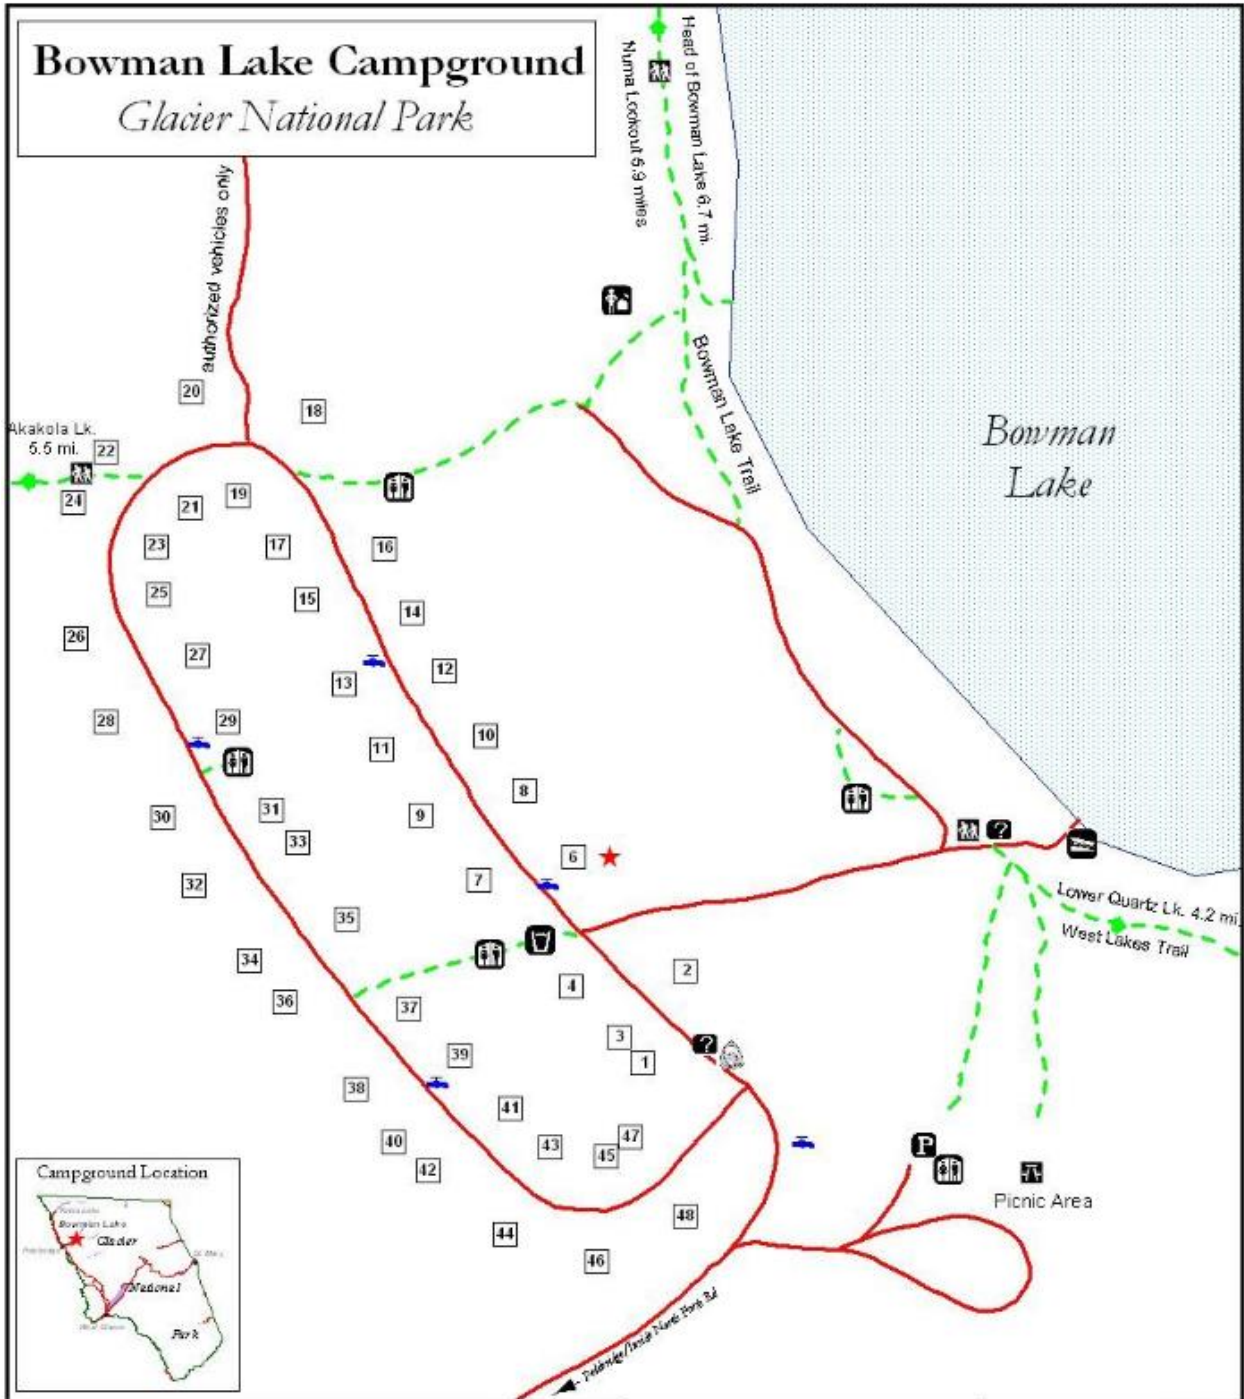

# Bowman Lake Campground

## Glacier National Park

Comfort Station	Ranger Station	Trailhead	Road
Fee/Registration	Parking Area	Water Spigot	Trail
Information Sign	Campground Hosts	Boat Dock	