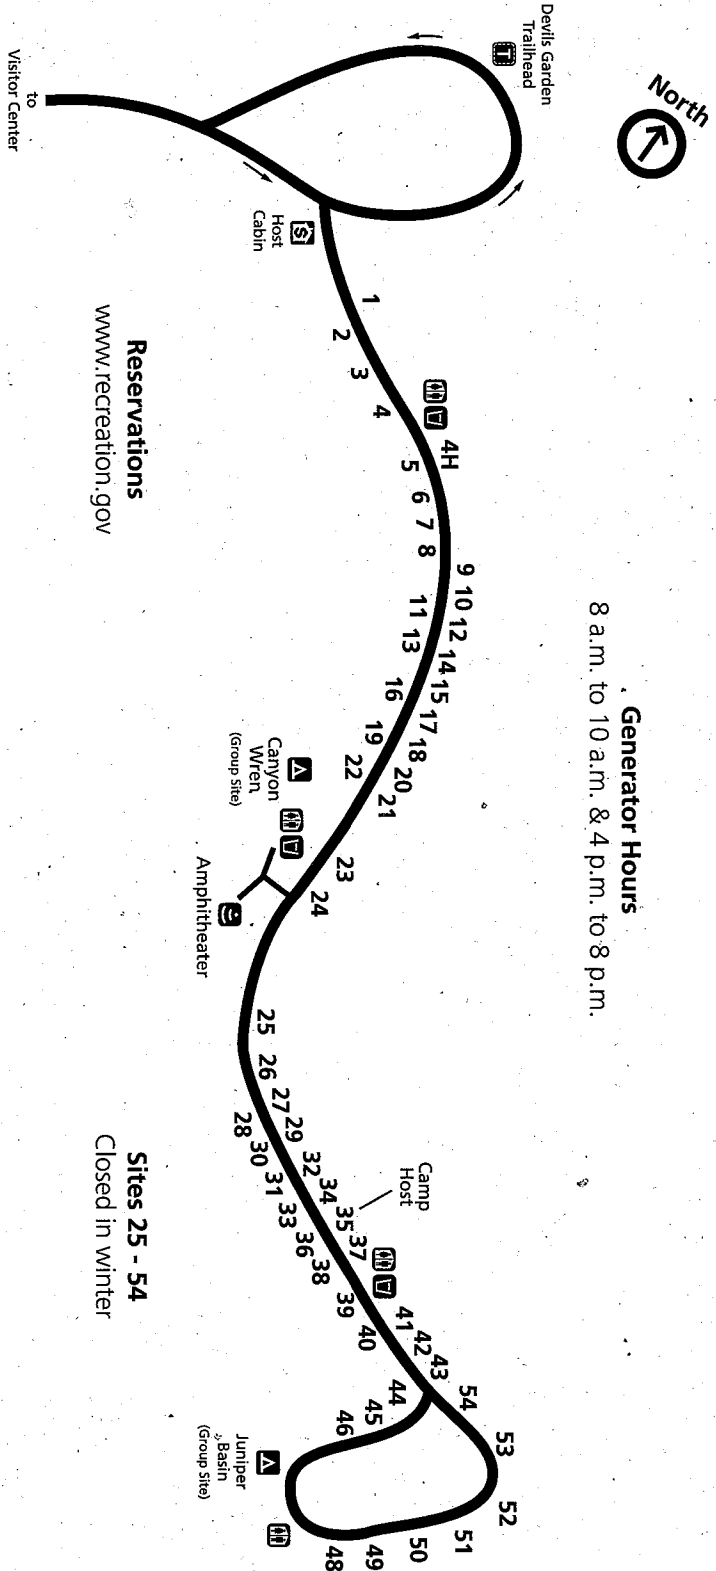

Devils Garden Campground

Generator Hours
8 a.m. to 10 a.m. & 4 p.m. to 8 p.m.

Reservations
www.recreation.gov

Sites 25 - 54
Closed in winter